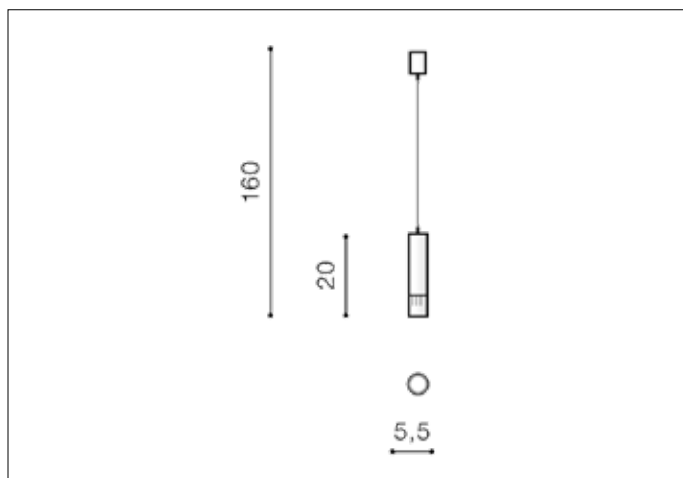

## Dimensions height / width / length [cm] Product Specifications

Product	160 x 5,5 x N/A
Mounting inlet:	N/A x N/A x N/A
Ceiling base:	4 x 5,5 x N/A
Shades	20 x 5,5 x N/A

Line	DECORATIVE
Type	Pendant
Type of track	N/A
Colour	White
Material	Metal
Light source	1
Type of socket	LED INTEGRATED
Lumens	750
Kelvins	3000
Beam angle	N/A
Dimmable	N/A
CCT	N/A
RGB	N/A
RA	? 80
App remote control	N/A
Remote control	N/A
Voltage	230V
Power	15W
Switch location	N/A
Protection class	IP20
Tilt	N/A
Rotation	N/A

## Shipping info height / width / length [cm]

BOX 1:	6 x 28 x 9
BOX 2:	N/A x N/A x N/A
BOX 3:	N/A x N/A x N/A
Net weight [kg]	0,53
Gross weight [kg]	0,6